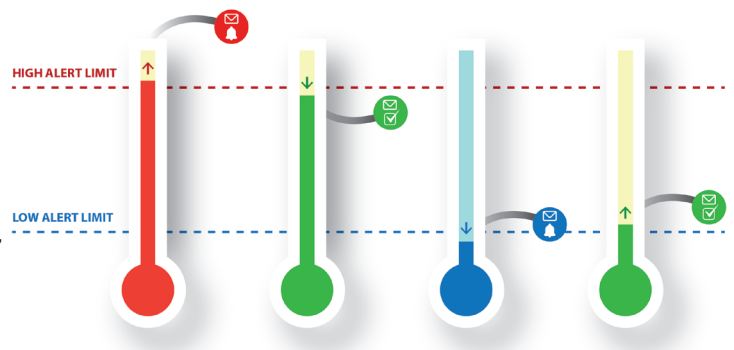

Wireless Alert TP

Wireless Alert TP is a battery-powered temperature sensor that sends a warning email if a user-set level is reached. Simply select your temperature limits and connect to any WiFi network using the Wireless Alert mobile app.

- -40°C to 125°C temperature probe with 1.5m cable
- User-configurable high and low temperature limits
- Sends email alerts and scheduled status reports
- Flashing alert indicator
- WiFi connected
- Simple to set up using the free mobile app
- Two years' battery life*
- No ongoing subscription fees
- Includes sticky pad for wall mounting

The Wireless Alert TP can be set up to monitor temperature limits in a variety of applications. High and low temperature limits are user-configurable between -40 and 125°C (-40 and 257°F). The device will trigger a notification email, sent to a user-selected address, if the temperature limits are breached and when the temperature returns to within those limits. In addition to this, the device can send a scheduled summary email detailing minimum, maximum and average temperature, as well as battery level, number of alerts, and total time spent in alert mode.

Specifications

	Minimum	Typical	Maximum	Unit
Probe Measurement Range	-40 (-40)		125 (257)	°C (°F)
Device Operating Temperature	-18 (-0)		+55 (131)	°C (°F)
Notification Thresholds	User configurable, within probe measurement range stated above			
Measurement Resolution		1 (1)		°C (°F)
Measurement Accuracy		+/-1 (-40 to +80°C) (+/-2 (-40 to +176°F))		°C (°F)
Environmental Conditions	Device: indoor use only (IP5X), Probe: waterproof (IP67)			
Probe Length		1.5		m
Product Dimensions (excluding probe)	69 x 32 x 22 (2.7 x 1.3 x 0.9)			mm (inches)
Battery Type	2 x 1.5V Alkaline LR03/UM4/AAA			
Battery Life		2*		Years
WiFi	WPA 802.11bgn (2.4GHz)**			