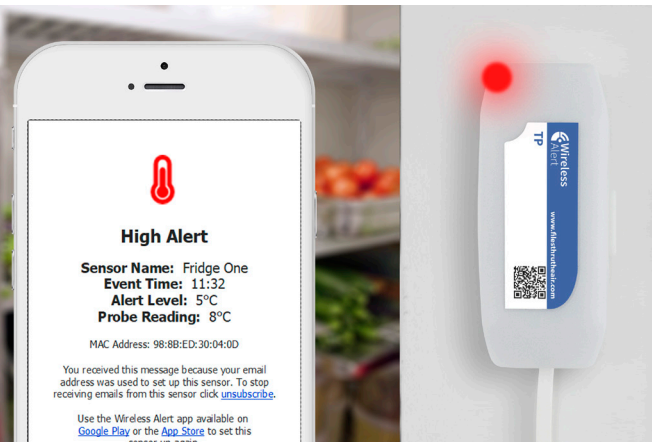

Wireless Alert TP

Wireless Alert TP is a battery-powered temperature sensor that sends a warning email if a user-set level is reached. Simply select your temperature limits and connect to any WiFi network using the Wireless Alert mobile app.

- -40°C to 125°C temperature probe with 1.5m cable
- User-configurable high and low temperature limits
- Sends email alerts and scheduled status reports
- Flashing alert indicator
- WiFi connected
- Simple to set up using the free mobile app
- Two years' battery life*
- No ongoing subscription fees
- Includes sticky pad for wall mounting

The Wireless Alert TP can be set up to monitor temperature limits in a variety of applications. High and low temperature limits are user-configurable between -40 and 125°C (-40 and 257°F). The device will trigger a notification email, sent to a user-selected address, if the temperature limits are breached and when the temperature returns to within those limits. In addition to this, the device can send a scheduled summary email detailing minimum, maximum and average temperature, as well as battery level, number of alerts, and total time spent in alert mode.